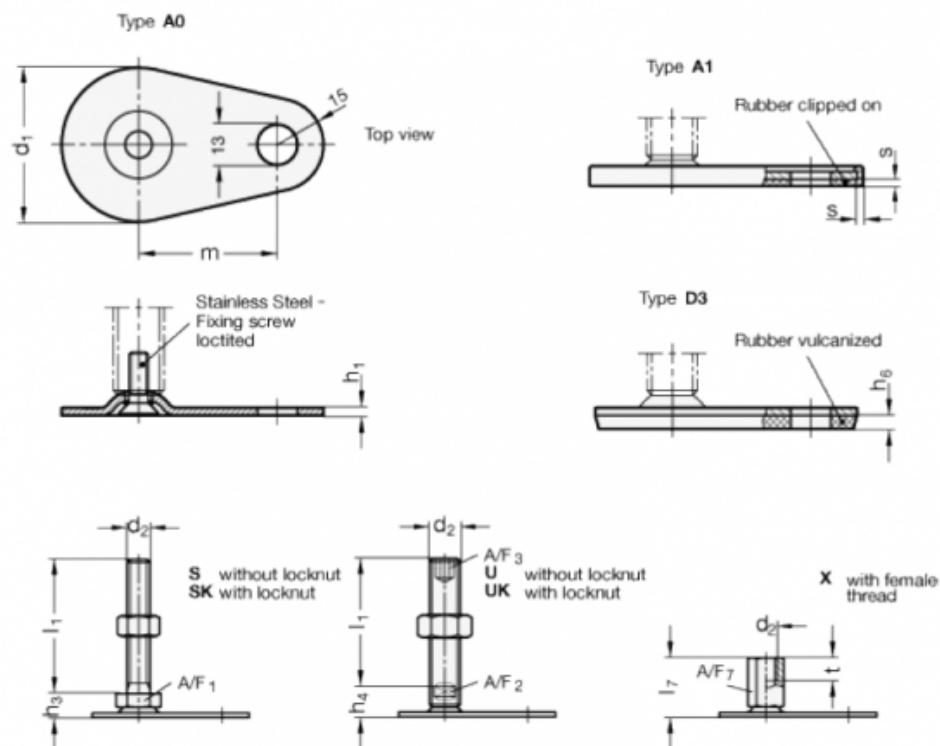

Article number: 204280M16150A0UK

Description: E+G levelling foot
GN 42-80-M16-150-A0-UK

Note: UK With nut, Hexagon socket at the top, Wrench flat at the bottom

Measures

A/F2 = 12	m = 70
A/F3 = 8	s =
d1 = 80	
d2 = M16	
h1 = 3	
h4 = 18	
h6 =	
l1 = 150	